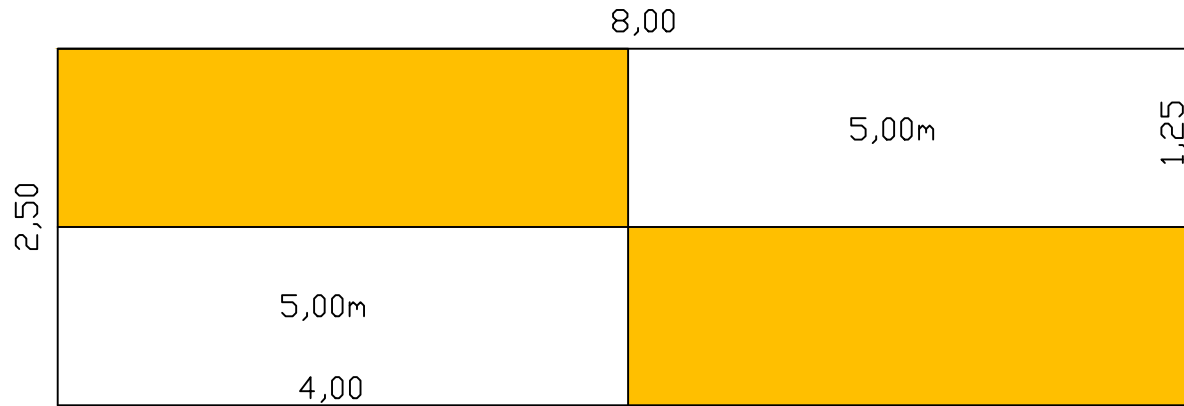

# Lombada

TOTAL = 10,00m<sup>2</sup>

TOTAL = 104  
1.040,00m<sup>2</sup>  
dePintura